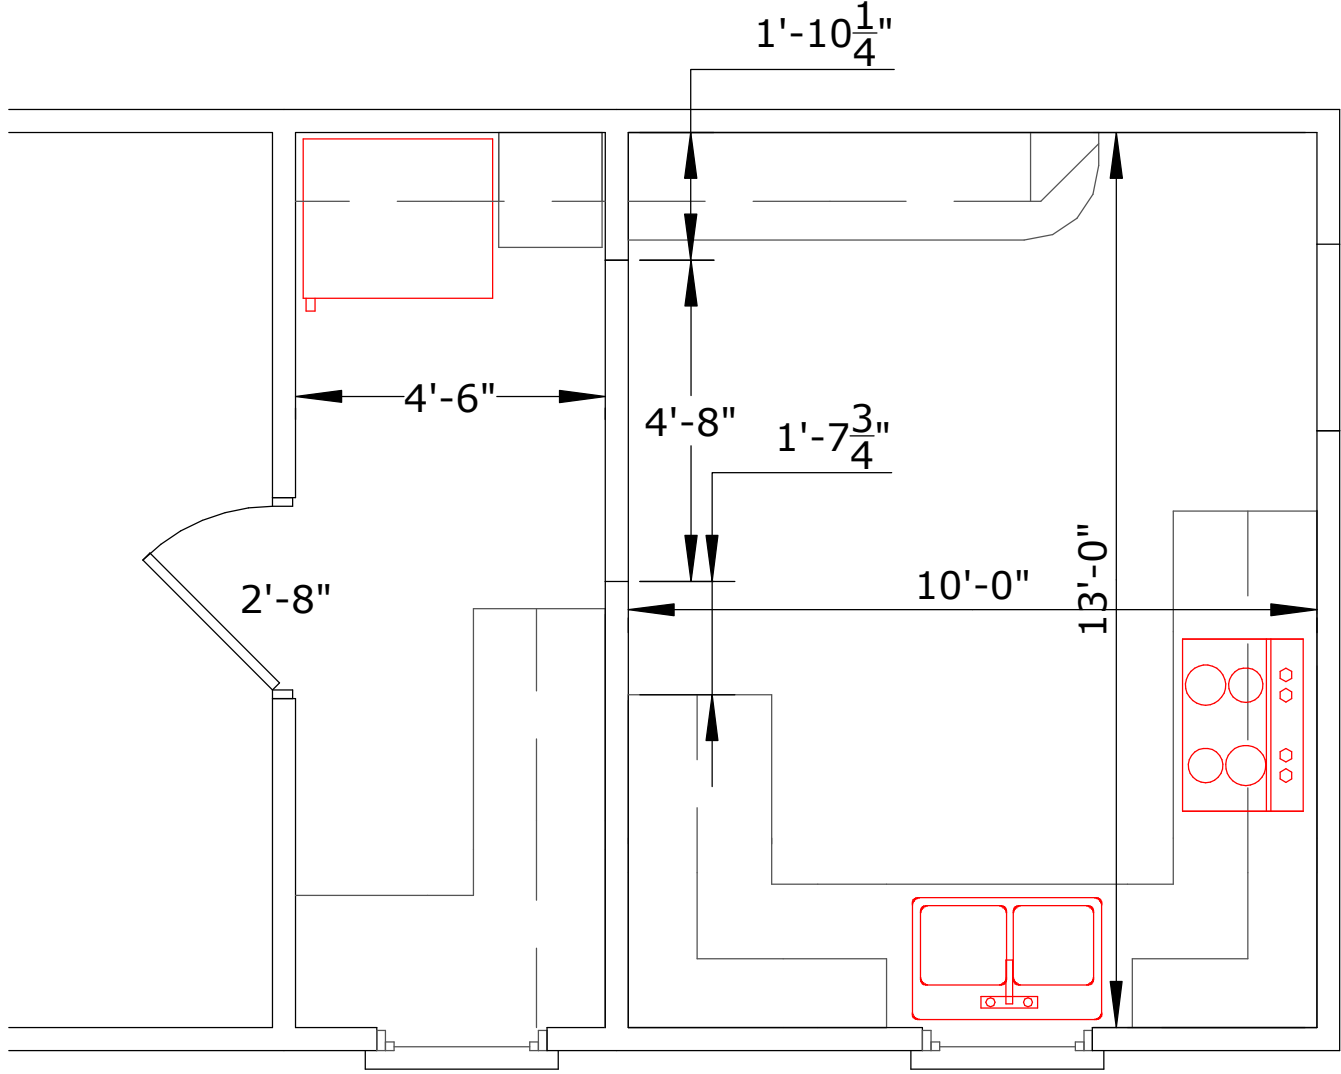

V.I. CLIENT RESIDENCE
123 COMELY CT.
LOCAL TOWN, NC 12345

Scale:  = 1 sq.ft

Proposed new refrigerator location
and pass-through opening expansion